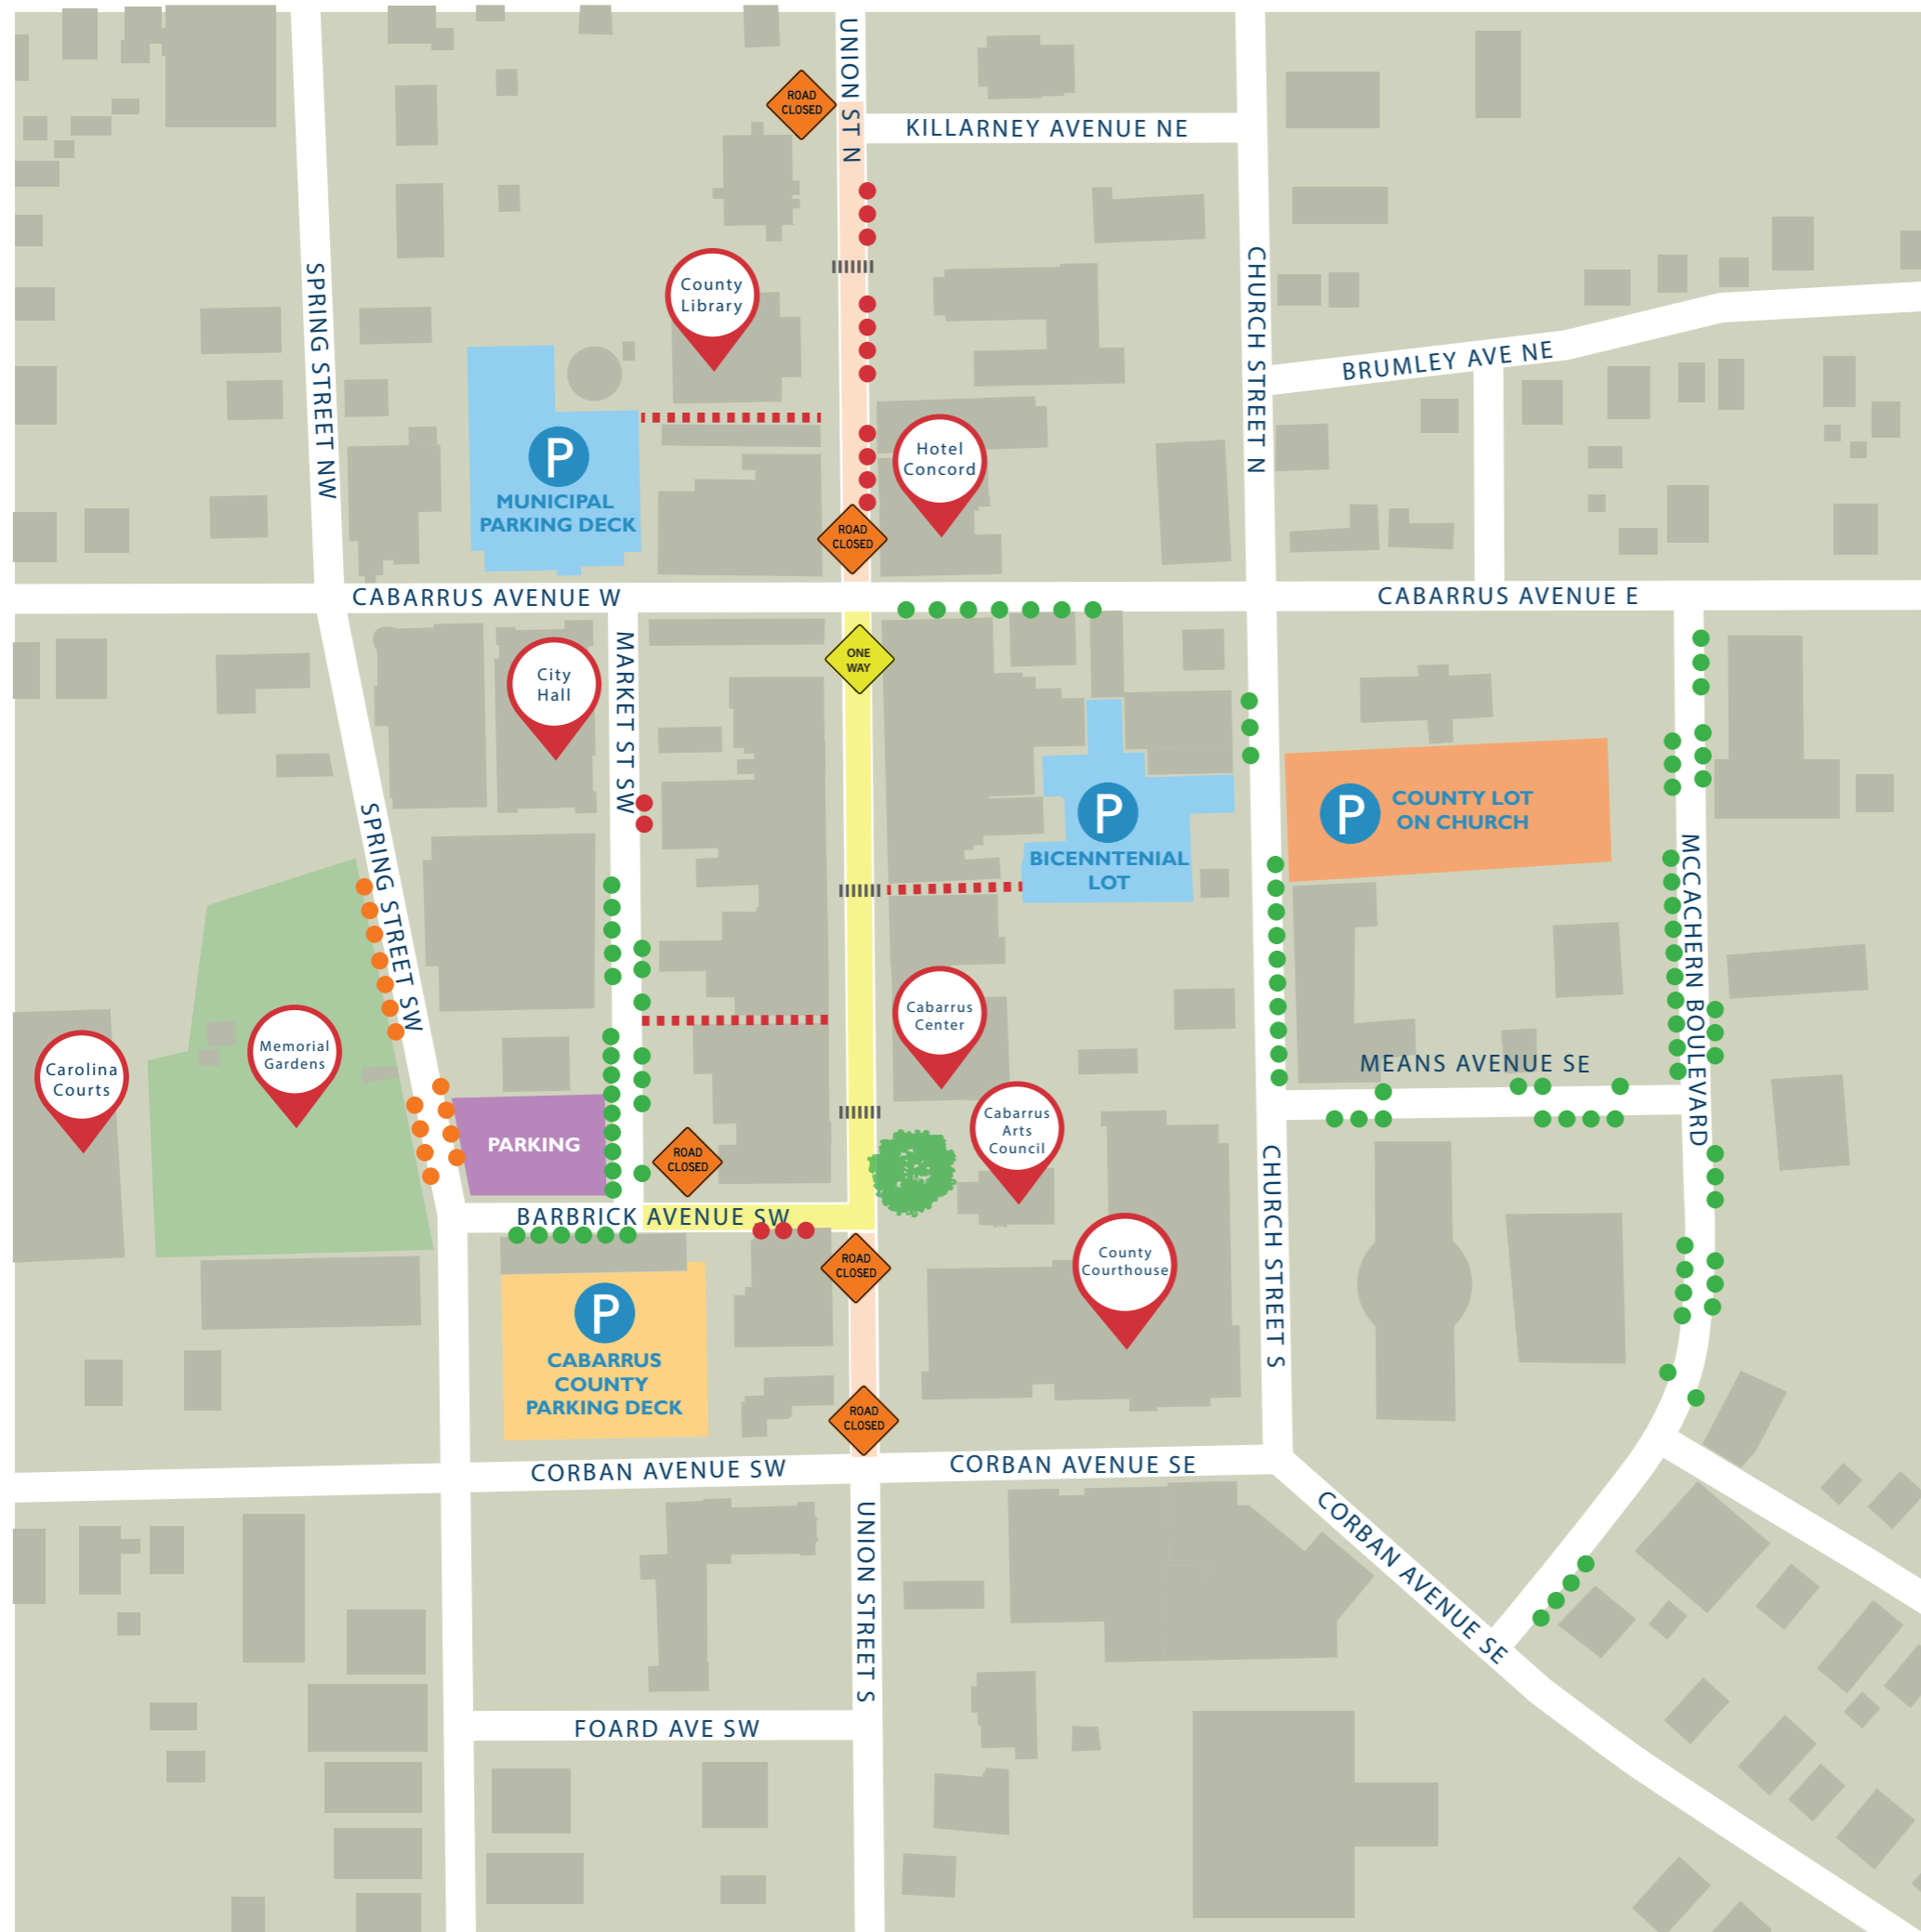

CONCORD DOWNTOWN PARKING AVAILABILITY - AS OF NOVEMBER 1, 2024

LEGEND

-  Construction Zone - Parking in these areas will vary during Construction
-  Deliveries/Local Traffic (One Way from Cabarrus to Barbrick Ave) Roadway may close occasionally for Construction
-  Passageway
-  On-Street Parking Currently Available During Construction
-  On-Street Parking Limited During Construction
-  On-Street Parking Currently Unavailable
-  Public Parking
-  Historic Courthouse Large Oak Tree
-  All Day Parking
-  3 Hour Parking Monday-Friday 8am-5pm (Level One Only) All Day Parking Evenings & Weekends (All Levels)
-  County Business Only Monday-Friday 7am-5pm All Day Parking Evenings & Weekends
-  Public Parking after 5pm and on Weekends (Closed During Business Hours)

*Times listed above are subject to change. Please, verify hours with signage provided at your location.