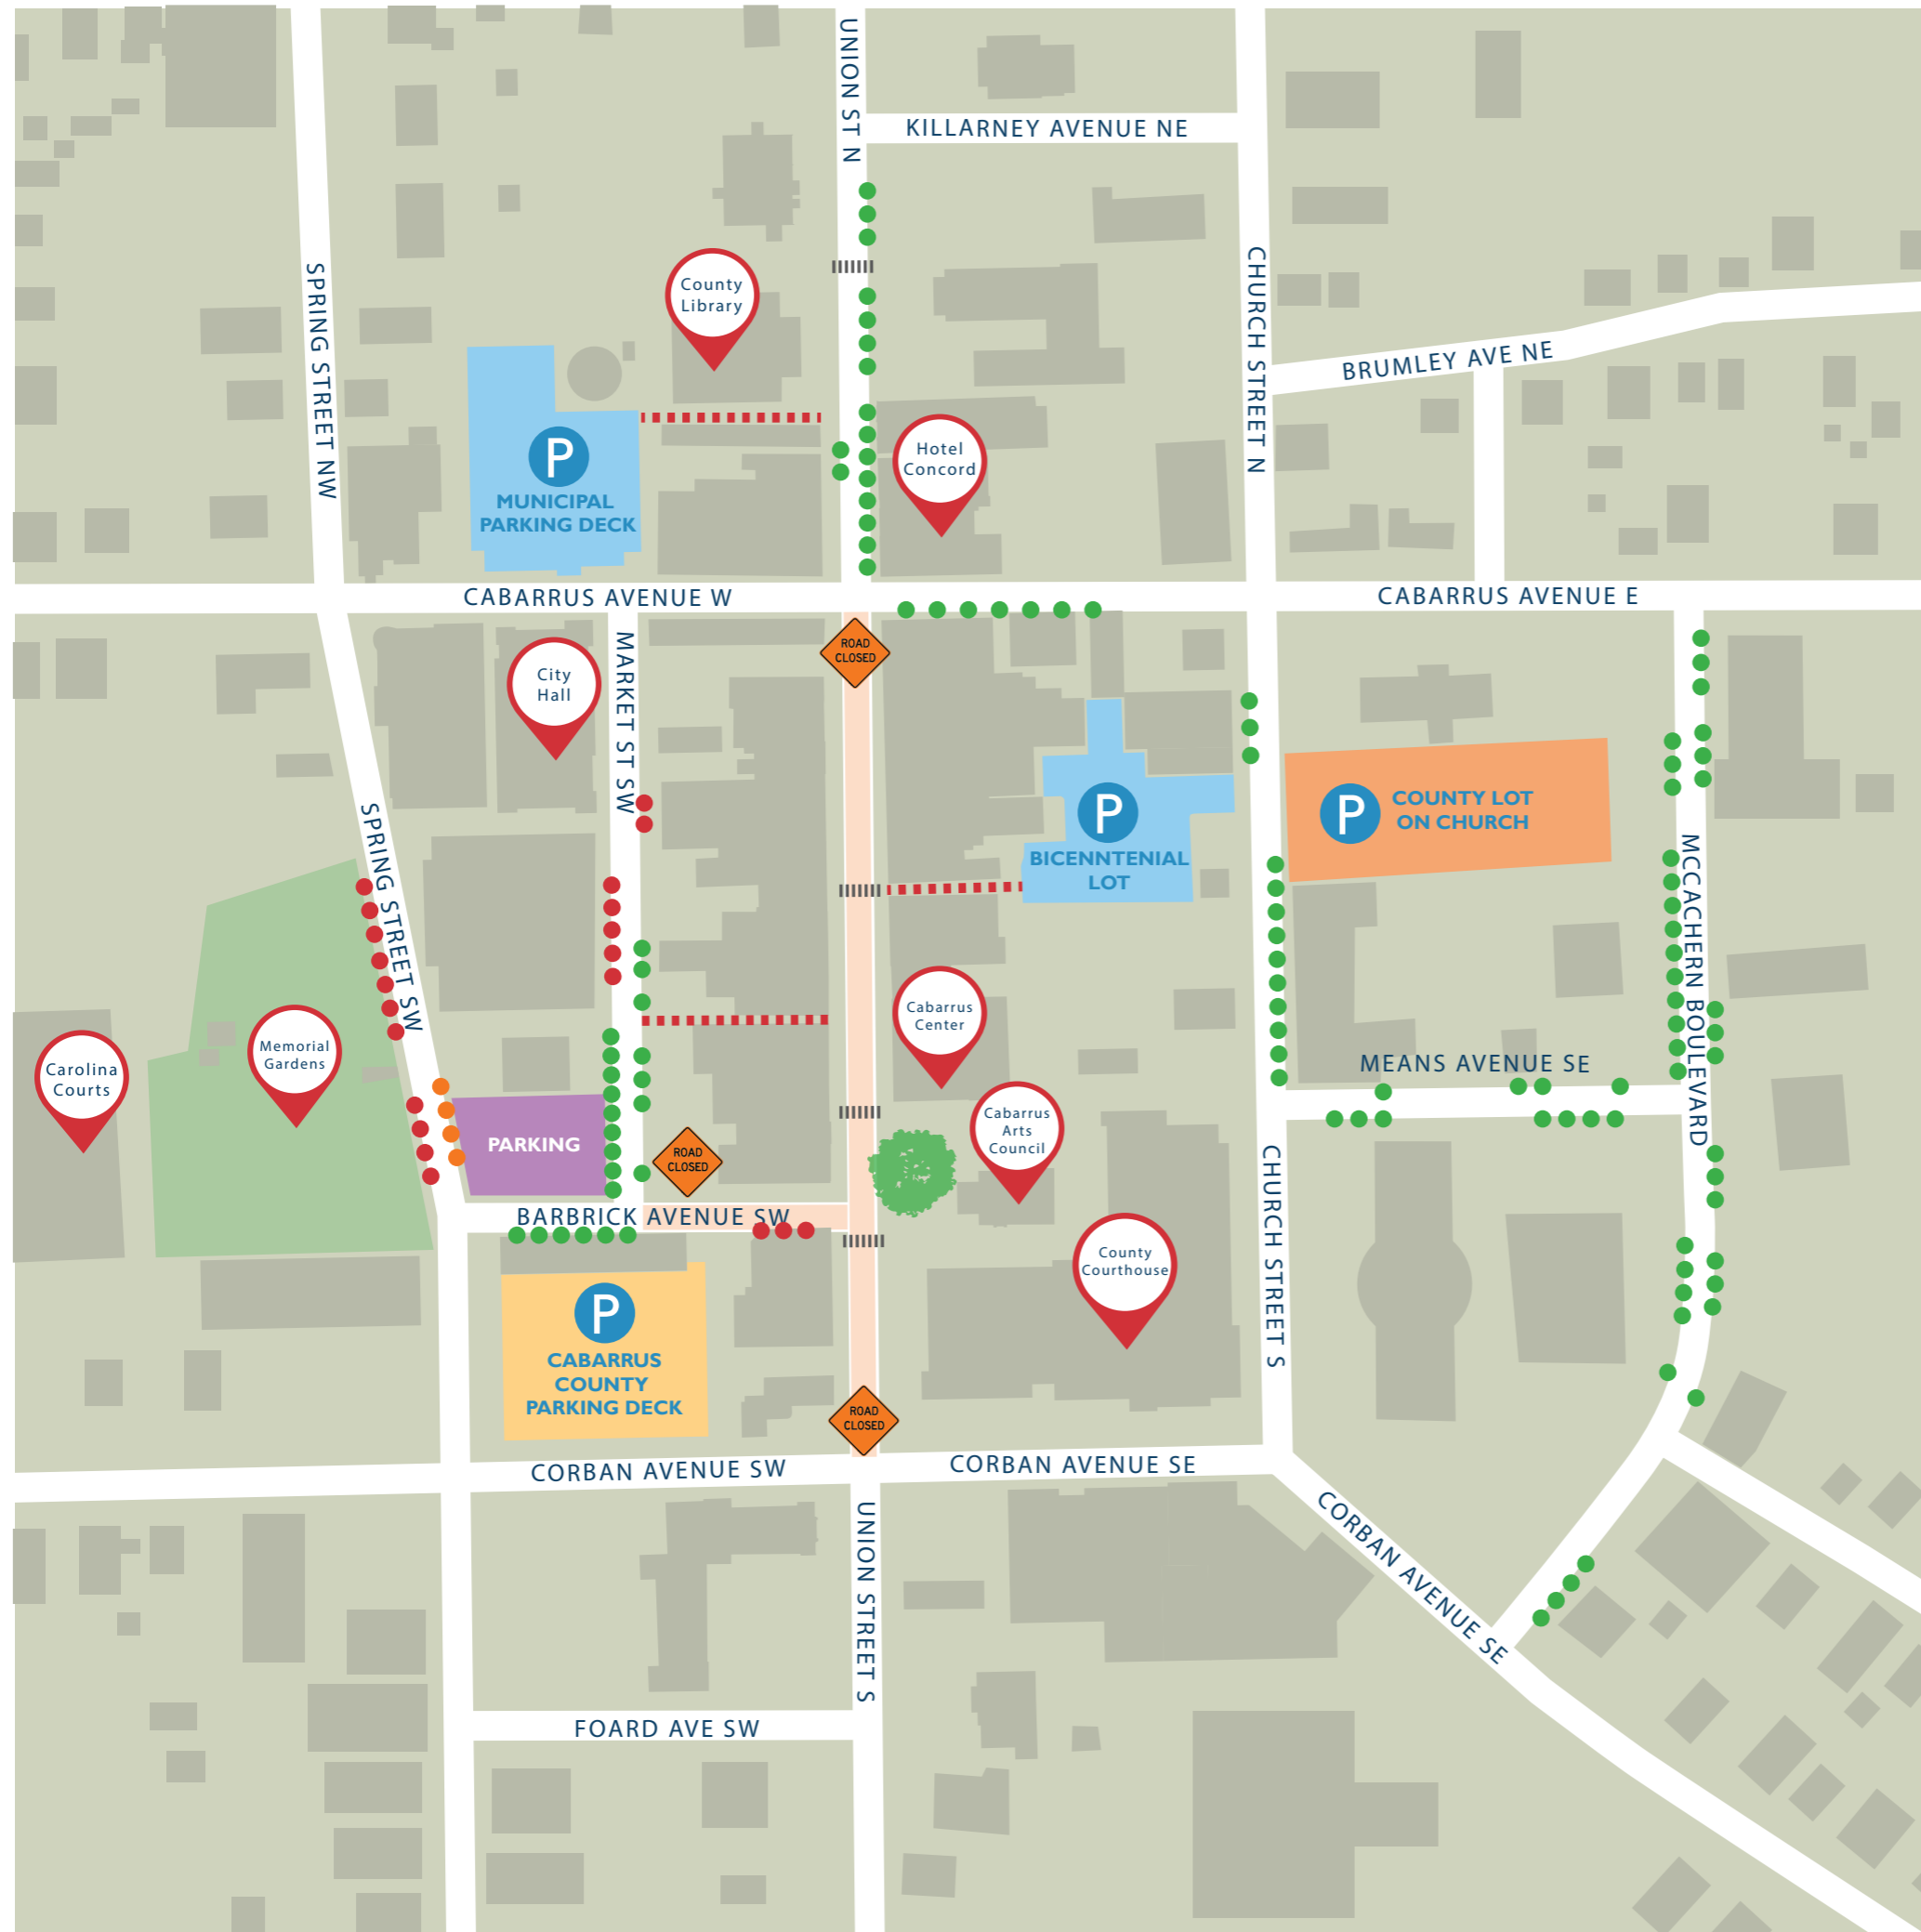

CONCORD DOWNTOWN PARKING AVAILABILITY - AS OF APRIL 1, 2024

LEGEND

-  Construction Zone - Parking in these areas will vary during Construction
-  Passageway
-  On-Street Parking Currently Available During Construction
-  On-Street Parking Limited During Construction
-  On-Street Parking Currently Unavailable
-  Public Parking
-  Historic Courthouse Large Oak Tree
-  All Day Parking
-  3 Hour Parking Monday-Friday 8am-5pm (Level One Only) All Day Parking Evenings & Weekends (All Levels)
-  County Business Only Monday-Friday 7am-5pm All Day Parking Evenings & Weekends
-  Public Parking after 5pm and on Weekends (Closed During Business Hours)

*Times listed above are subject to change. Please, verify hours with signage provided at your location.