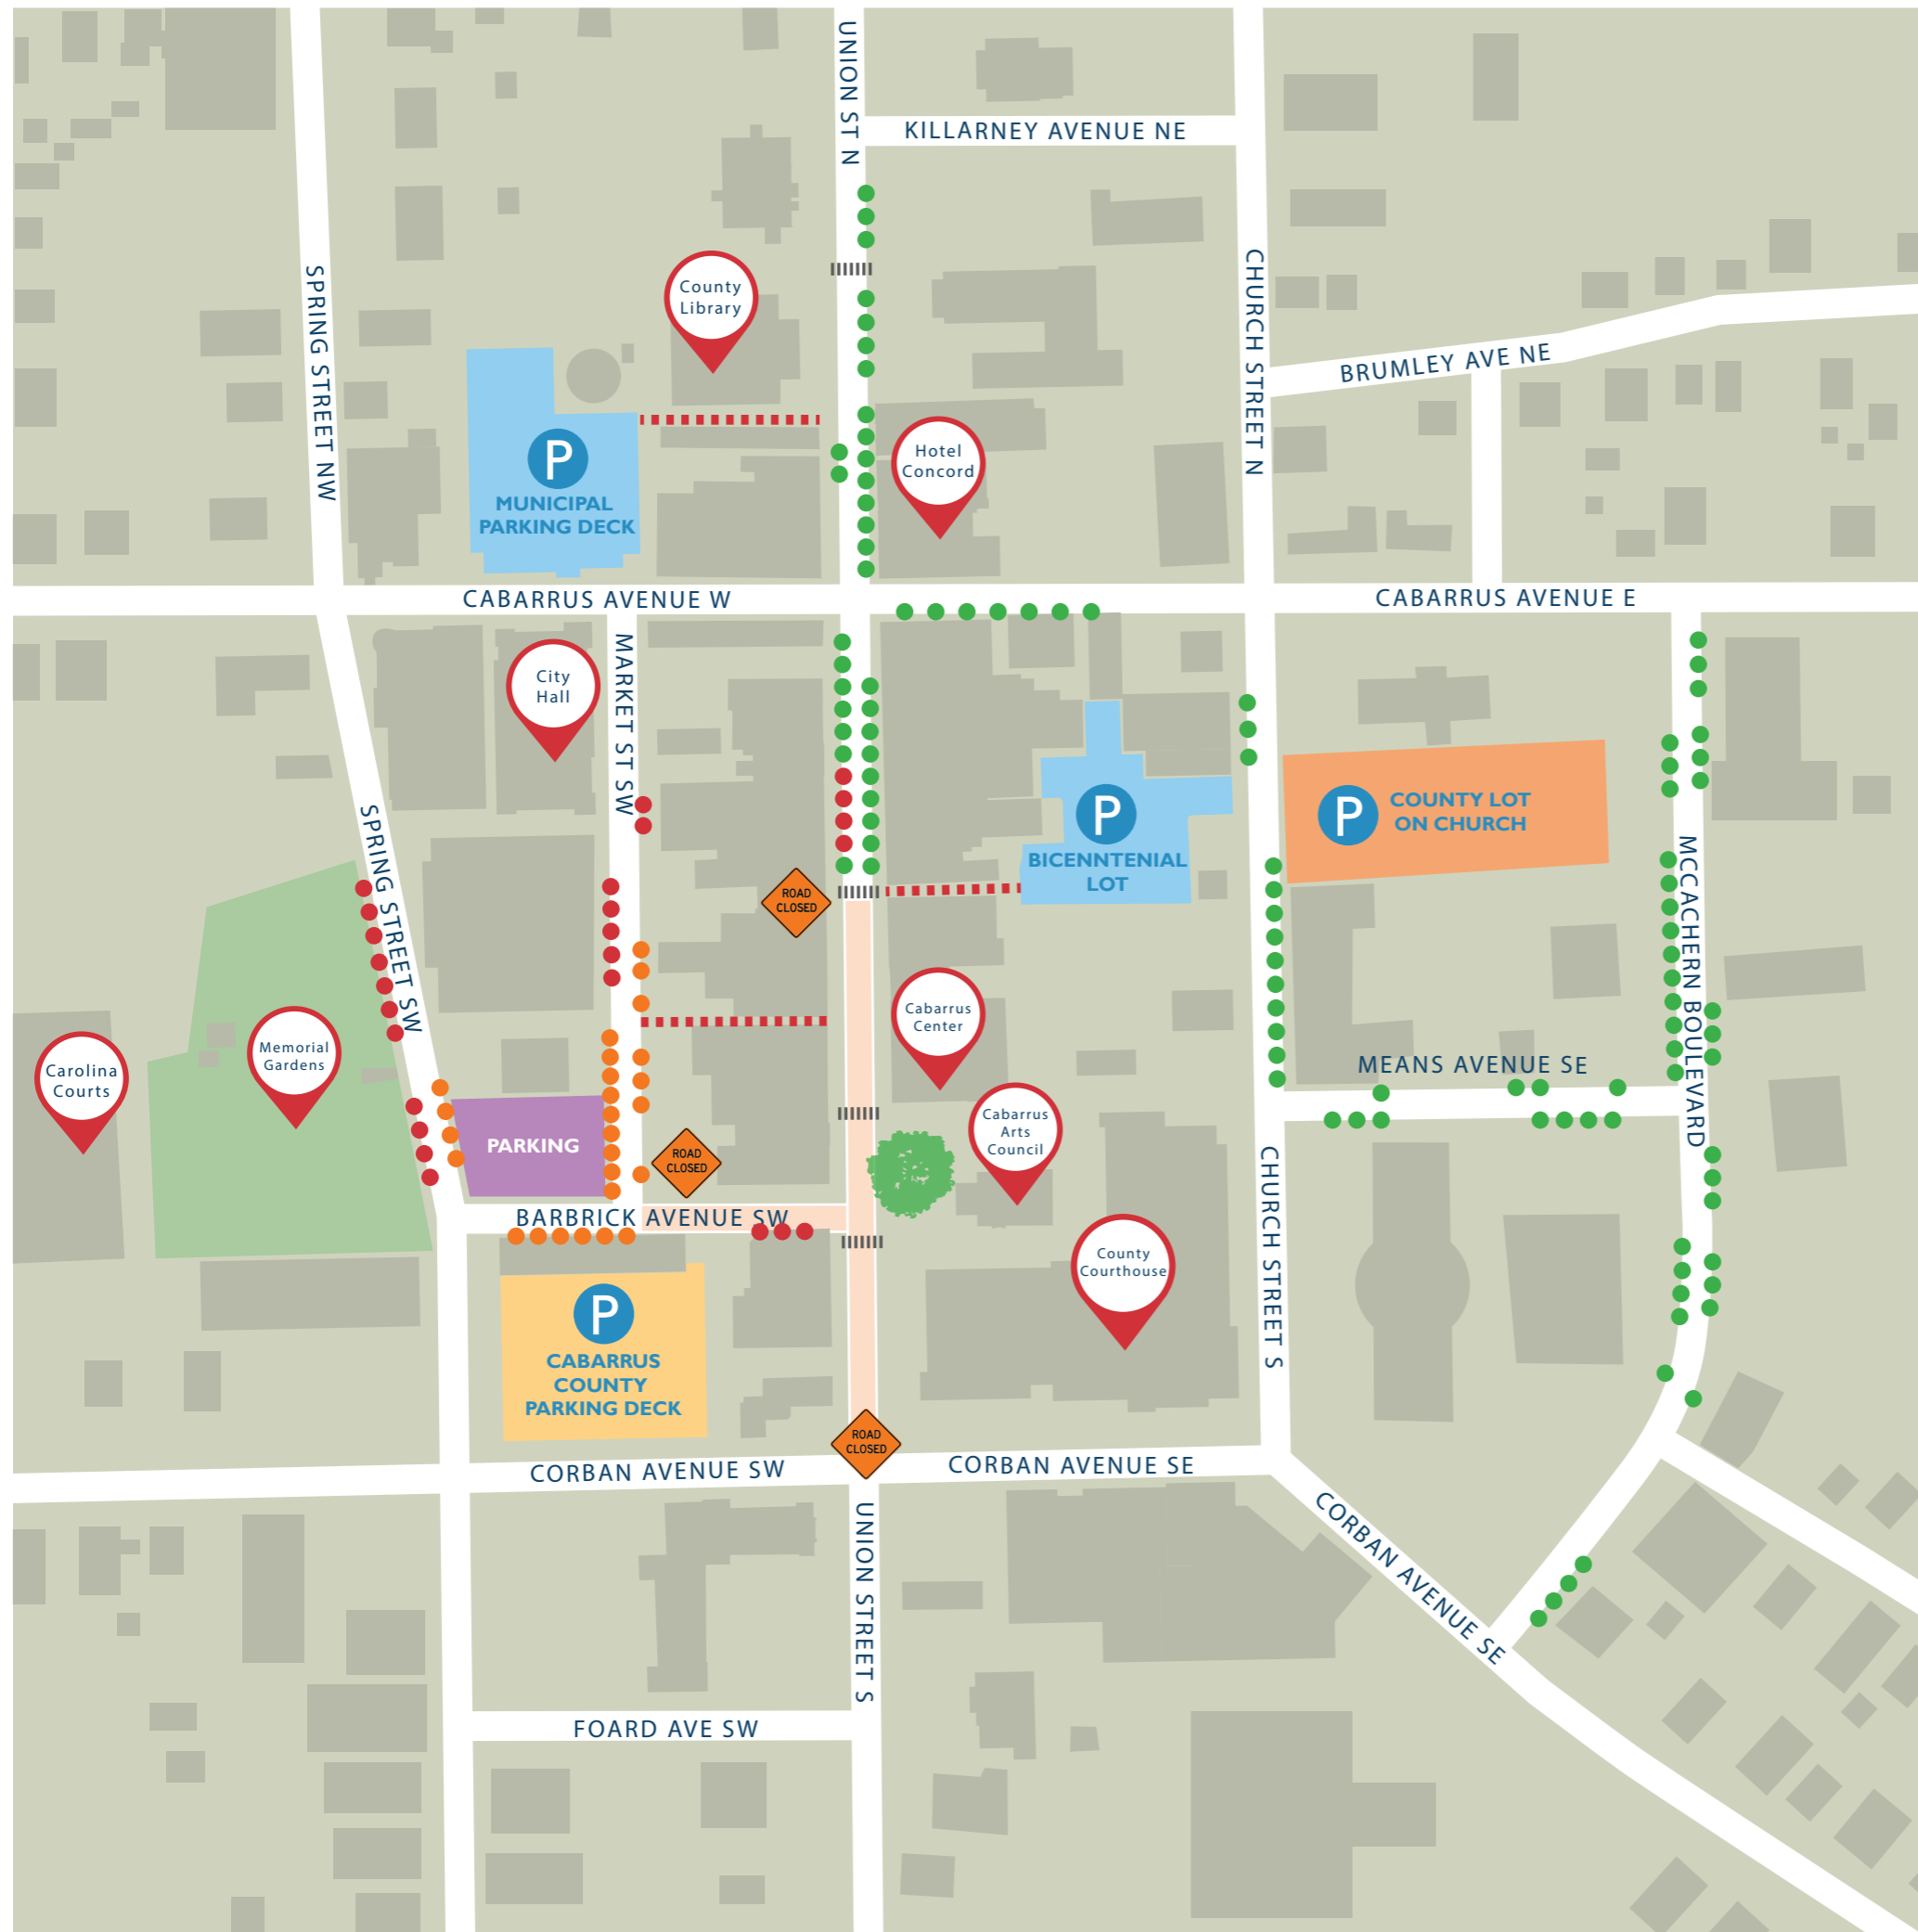

CONCORD DOWNTOWN PARKING AVAILABILITY - AS OF NOVEMBER 2023

LEGEND

-  Construction Zone - Parking in these areas will vary during Construction
-  Passageway
-  On-Street Parking Currently Available During Construction
-  On-Street Parking Limited During Construction
-  On-Street Parking Currently Unavailable
-  Public Parking
-  Historic Courthouse Large Oak Tree
-  All Day Parking
-  3 Hour Parking Monday-Friday 8am-5pm (Level One Only) All Day Parking Evenings & Weekends (All Levels)
-  County Business Only Monday-Friday 7am-5pm All Day Parking Evenings & Weekends
-  Public Parking after 5pm and on Weekends (Closed During Business Hours)

*Times listed above are subject to change. Please, verify hours with signage provided at your location.