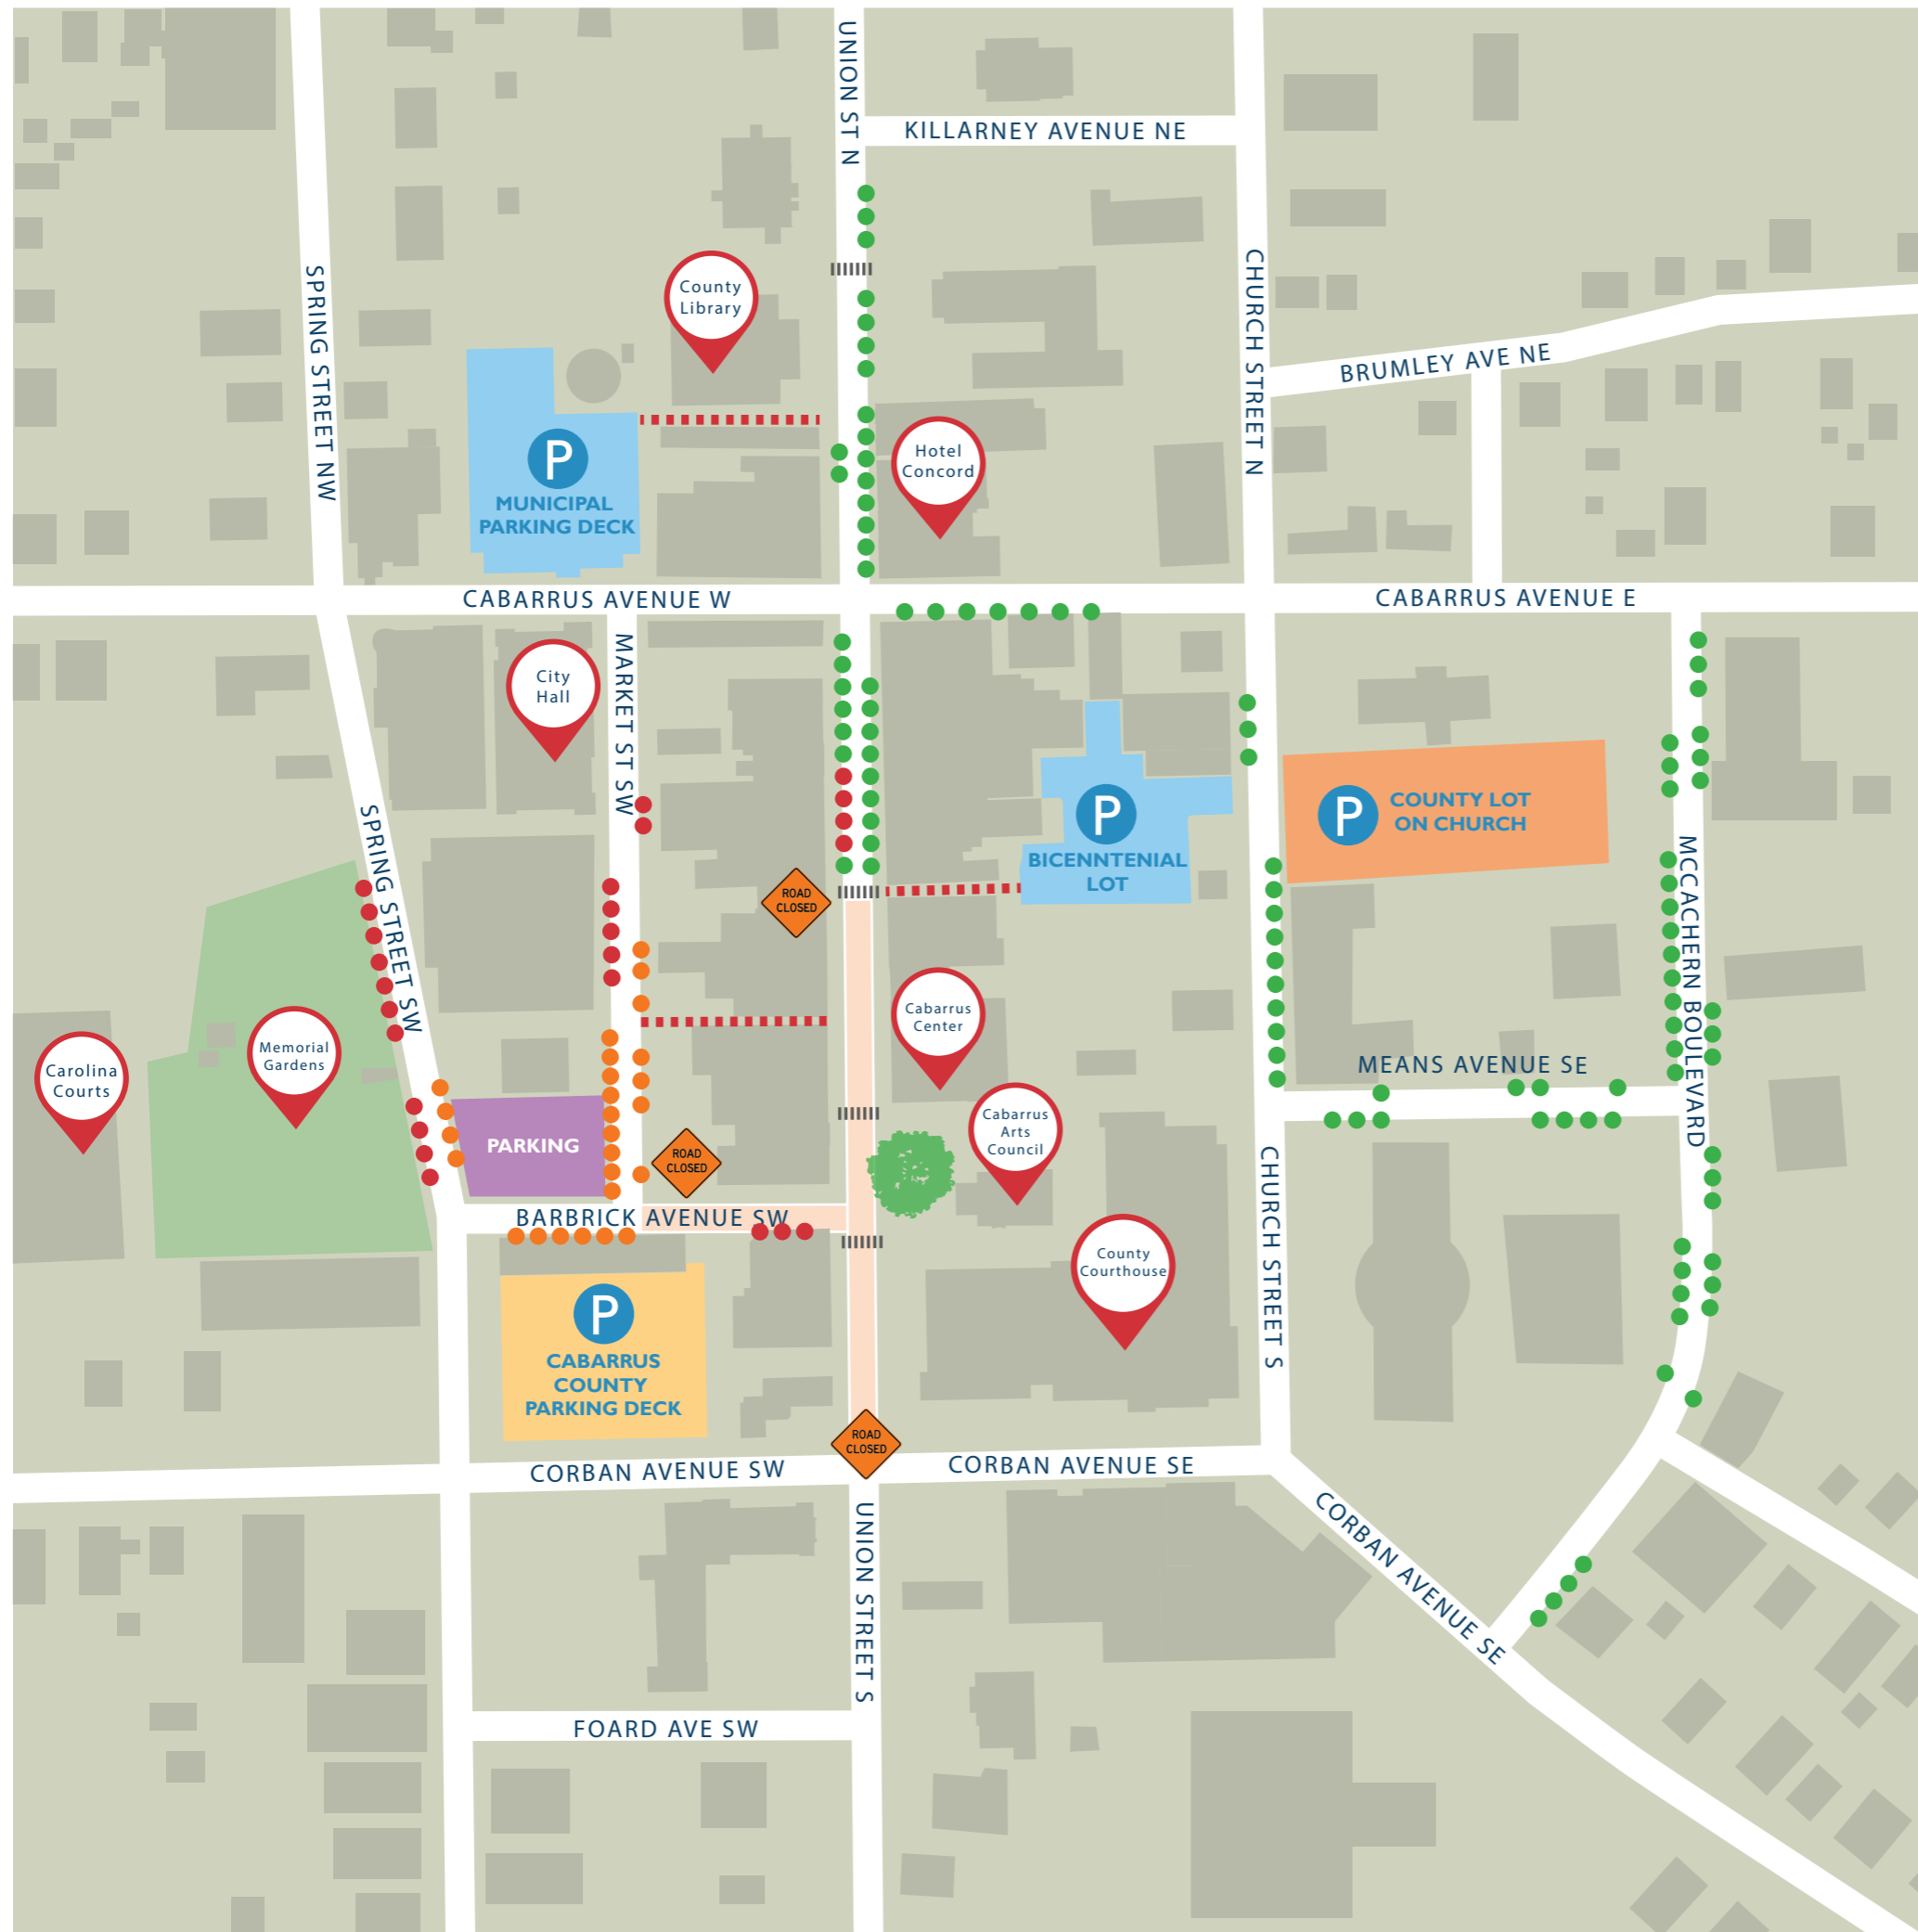

CONCORD DOWNTOWN PARKING AVAILABILITY - AS OF SEPTEMBER 2023

LEGEND

-  Construction Zone - Parking in these areas will vary during Construction
-  Passageway
-  On-Street Parking Currently Available During Construction
-  On-Street Parking Limited During Construction
-  On-Street Parking Currently Unavailable
-  Public Parking
-  Historic Courthouse Large Oak Tree
-  All Day Parking
-  3 Hour Parking Monday-Friday 8am-5pm (Level One Only) All Day Parking Evenings & Weekends (All Levels)
-  County Business Only Monday-Friday 7am-5pm All Day Parking Evenings & Weekends
-  Public Parking after 5pm and on Weekends (Closed During Business Hours)

*Times listed above are subject to change. Please, verify hours with signage provided at your location.