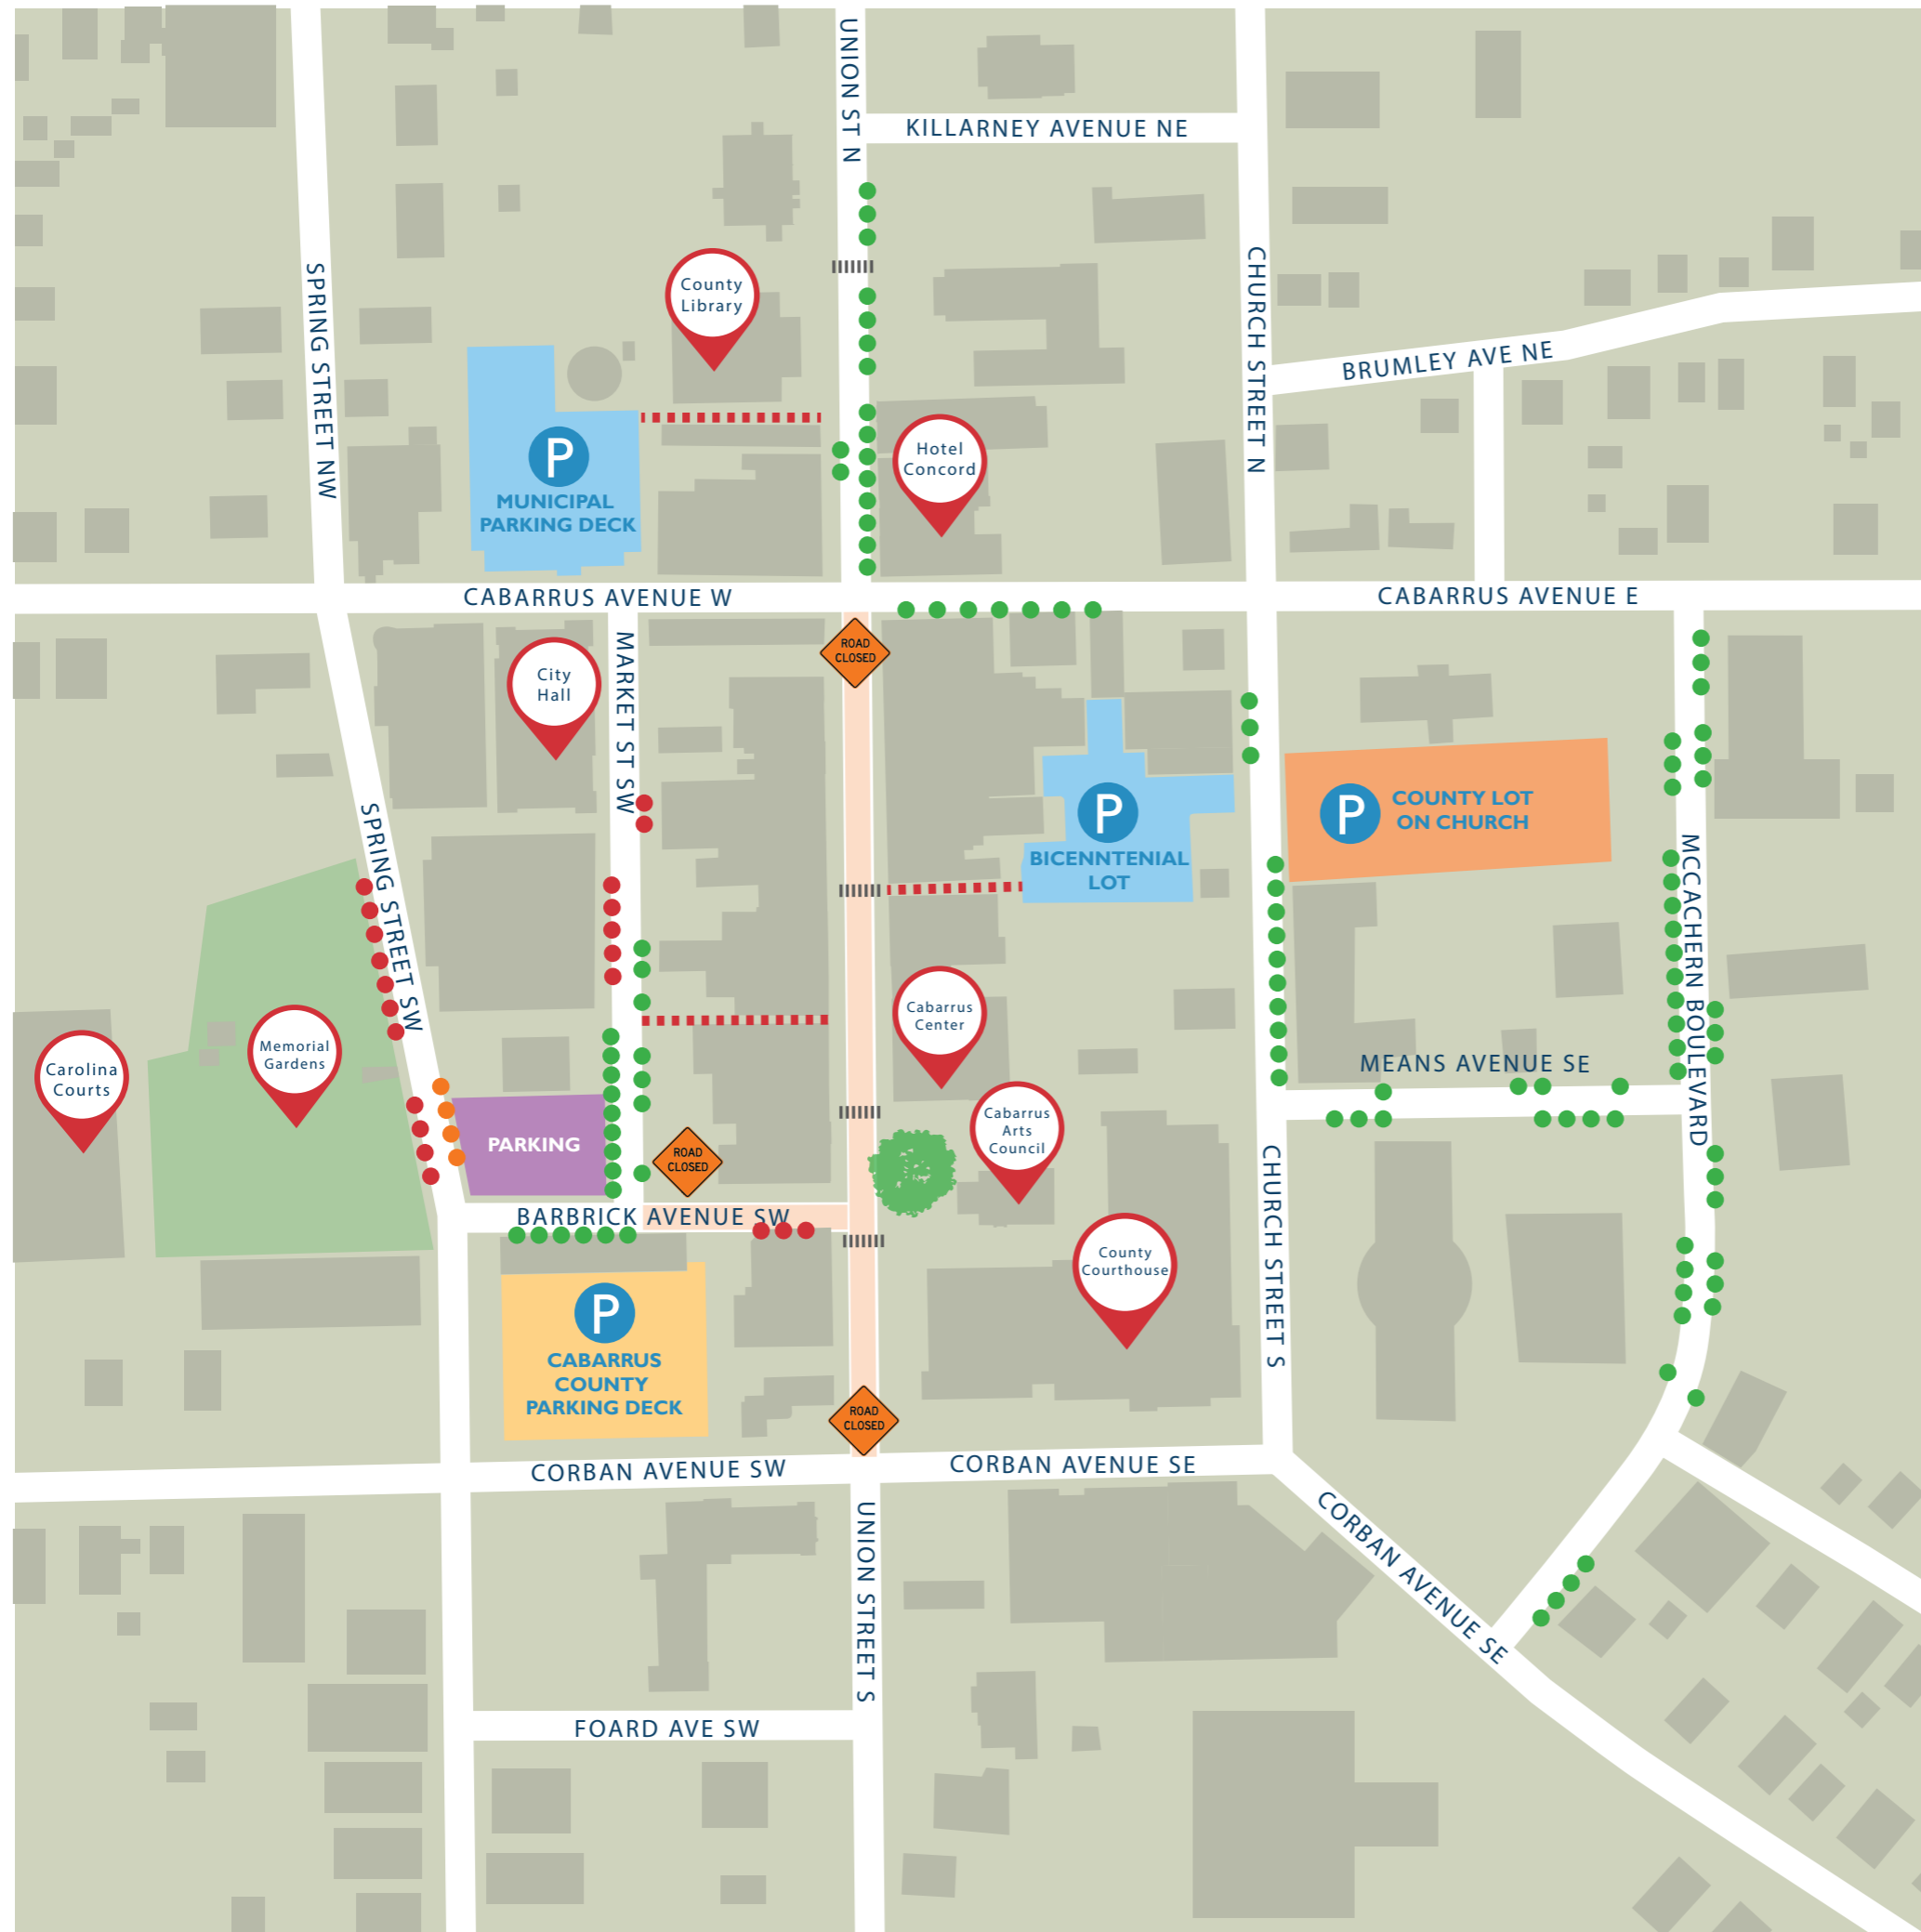

CONCORD DOWNTOWN PARKING AVAILABILITY - AS OF MAY 1, 2024

LEGEND

-  Construction Zone - Parking in these areas will vary during Construction
-  Passageway
-  On-Street Parking Currently Available During Construction
-  On-Street Parking Limited During Construction
-  On-Street Parking Currently Unavailable
-  Public Parking
-  Historic Courthouse Large Oak Tree
-  All Day Parking
-  3 Hour Parking Monday-Friday 8am-5pm (Level One Only) All Day Parking Evenings & Weekends (All Levels)
-  County Business Only Monday-Friday 7am-5pm All Day Parking Evenings & Weekends
-  Public Parking after 5pm and on Weekends (Closed During Business Hours)

*Times listed above are subject to change. Please, verify hours with signage provided at your location.